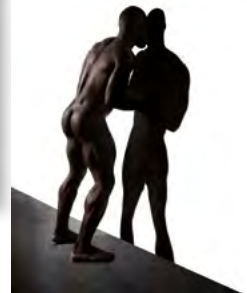

DANIEL M. SCHMUDE